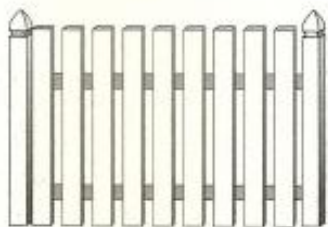

City Fence, Inc. - Residential Wood Fence Panel & Post Styles

Fence Post Styles

Post Styles include:

- 1 - Straight top
- 2 - Chamfered Top
- 3 - Gothic Top
- 4 - French Gothic Top
- 5 - Royal Gothic Top
- 6 - Crown Gothic Top

Picket Fence Styles

Gothic Picket

French Gothic Picket

Dog Ear Picket

Flat Picket

Concave Top

Convex Top

Privacy Fence Styles

Straight Top

Concave Top

Convex Top

Dog Ear

French Gothic

Gothic

Board-on-Board Straight

Board-on-Board Concave