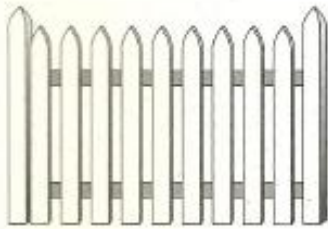

City Fence, Inc. - Residential Wood Fence Panel & Post Styles

Fence Post Styles

Post Styles include:

- 1 - Straight top
- 2 - Chamfered Top
- 3 - Gothic Top
- 4 - French Gothic Top
- 5 - Royal Gothic Top
- 6 - Crown Gothic Top

Picket Fence Styles

Gothic Picket

French Gothic Picket

Dog Ear Picket

Flat Picket

Concave Top

Convex Top

Privacy Fence Styles

Straight Top

Concave Top

Convex Top

Dog Ear

French Gothic

Gothic

Board-on-Board Straight

Board-on-Board Concave