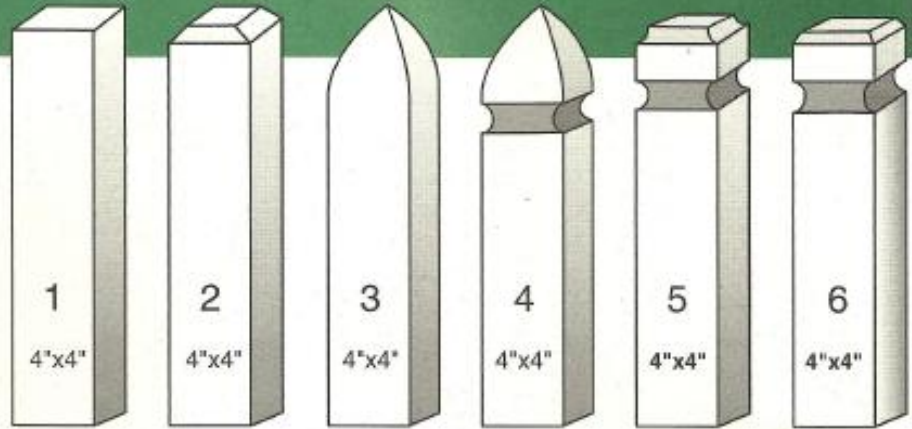

City Fence, Inc. - Residential Wood Fence Panel & Post Styles

Fence Post Styles

Post Styles include:

- 1 - Straight top
- 2 - Chamfered Top
- 3 - Gothic Top
- 4 - French Gothic Top
- 5 - Royal Gothic Top
- 6 - Crown Gothic Top