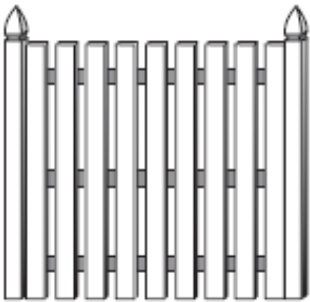

City Fence, Inc. - Residential Wood Fence Panel & Post Styles

Fence Post Styles

Post Styles include:

- 1 - Straight top
- 2 - Chamfered Top
- 3 - Gothic Top
- 4 - French Gothic Top
- 5 - Royal Gothic Top
- 6 - Crown Gothic Top

Picket Fence Styles

Gothic Picket

French Gothic Picket

Dog Ear Picket

Flat Picket

Concave Top

Convex Top

Privacy Fence Styles

Straight Top

Concave Top

Convex Top

Dog Ear

French Gothic

Gothic

Board-on-Board Straight

Board-on-Board Concave

Board-on-Board Convex

Heritage Straight

Heritage Concave

Heritage Convex

Custom Board

Arcadia

MEMBERS

American Fence Association
 Better Business Bureau
 Buffalo Executives Association
 Home Improvement Council of WNY