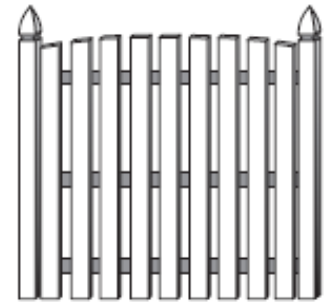

City Fence, Inc. - Residential Wood Fence Panel & Post Styles

Fence Post Styles

Post Styles include:

- 1 - Straight top
- 2 - Chamfered Top
- 3 - Gothic Top
- 4 - French Gothic Top
- 5 - Royal Gothic Top
- 6 - Crown Gothic Top

Picket Fence Styles

Gothic Picket

French Gothic Picket

Dog Ear Picket

Flat Picket

Concave Top

Convex Top

Privacy Fence Styles

Straight Top

Concave Top

Convex Top

Dog Ear

French Gothic

Gothic

Board-on-Board Straight

Board-on-Board Concave

Board-on-Board Convex

Heritage Straight

Heritage Concave

Heritage Convex

Custom Board

Arcadia

MEMBERS

American Fence Association
 Better Business Bureau
 Buffalo Executives Association
 Home Improvement Council of WNY