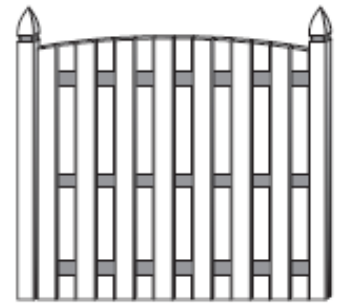

City Fence, Inc. - Residential Wood Fence Panel & Post Styles

Fence Post Styles

Post Styles include:

- 1 - Straight top
- 2 - Chamfered Top
- 3 - Gothic Top
- 4 - French Gothic Top
- 5 - Royal Gothic Top
- 6 - Crown Gothic Top

Picket Fence Styles

Gothic Picket

French Gothic Picket

Dog Ear Picket

Flat Picket

Concave Top

Convex Top

Privacy Fence Styles

Straight Top

Concave Top

Convex Top

Dog Ear

French Gothic

Gothic

Board-on-Board Straight

Board-on-Board Concave

Board-on-Board Convex

Heritage Straight

Heritage Concave

Heritage Convex

Custom Board

Arcadia

MEMBERS

American Fence Association
 Better Business Bureau
 Buffalo Executives Association
 Home Improvement Council of WNY