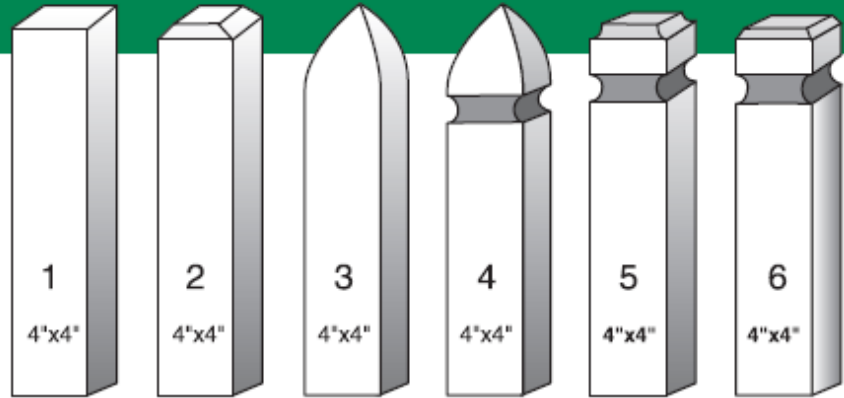

City Fence, Inc. - Residential Wood Fence Panel & Post Styles

Fence Post Styles

Post Styles include:

- 1 - Straight top
- 2 - Chamfered Top
- 3 - Gothic Top
- 4 - French Gothic Top
- 5 - Royal Gothic Top
- 6 - Crown Gothic Top

Picket Fence Styles

Gothic Picket

French Gothic Picket

Dog Ear Picket

Flat Picket

Concave Top

Convex Top

Privacy Fence Styles