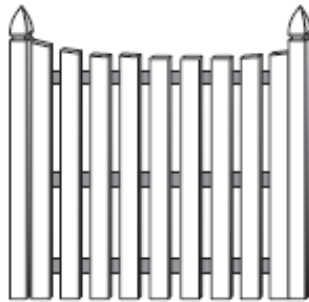

City Fence, Inc. - Residential Wood Fence Panel & Post Styles

Fence Post Styles

Post Styles include:

- 1 - Straight top
- 2 - Chamfered Top
- 3 - Gothic Top
- 4 - French Gothic Top
- 5 - Royal Gothic Top
- 6 - Crown Gothic Top

Picket Fence Styles

Gothic Picket

French Gothic Picket

Dog Ear Picket

Flat Picket

Concave Top

Convex Top

Privacy Fence Styles

Straight Top

Concave Top

Convex Top

Dog Ear

French Gothic

Gothic

Board-on-Board Straight

Board-on-Board Concave

Board-on-Board Convex

Heritage Straight

Heritage Concave

Heritage Convex

Custom Board

Arcadia

MEMBERS

American Fence Association
 Better Business Bureau
 Buffalo Executives Association
 Home Improvement Council of WNY