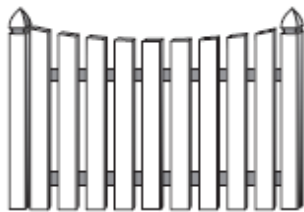

City Fence, Inc. - Residential Wood Fence Panel & Post Styles

Fence Post Styles

Post Styles include:

- 1 - Straight top
- 2 - Chamfered Top
- 3 - Gothic Top
- 4 - French Gothic Top
- 5 - Royal Gothic Top
- 6 - Crown Gothic Top

Picket Fence Styles

Gothic Picket

French Gothic Picket

Dog Ear Picket

Flat Picket

Concave Top

Convex Top

Privacy Fence Styles

Straight Top

Concave Top

Convex Top

Dog Ear

French Gothic

Gothic

Board-on-Board Straight

Board-on-Board Concave